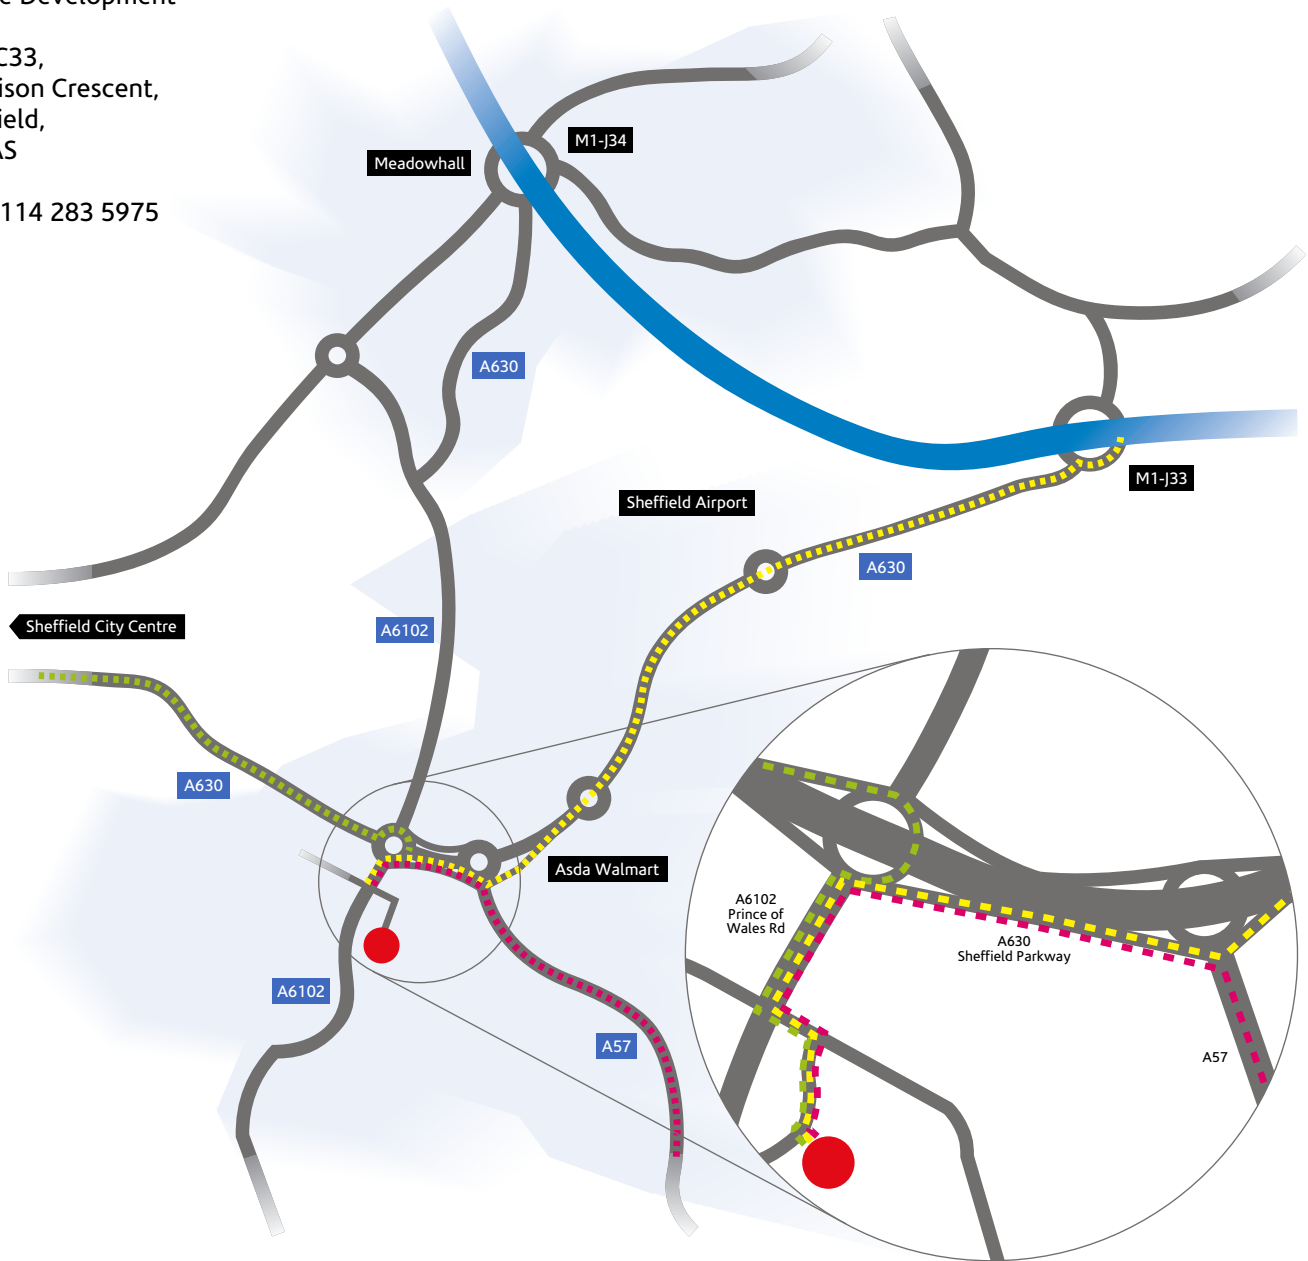

Online Development

Unit C33,
40 Alison Crescent,
Sheffield,
S2 1AS

Tel: 0114 283 5975

Directions

■ From the North/South:

Exit the M1 motorway at J33 and take the third exit onto the A630 towards Sheffield City Centre. After you pass the second exit off the A630 you will see the Asda Walmart Hypermarket to your left. As soon as you pass the Asda building, join the slip road to your left to leave the A630. Go straight on at the roundabout and keep left. At the next roundabout take your first exit. This will take you to a crossroads with traffic lights. Turn left at the lights then take your first right onto Alison Crescent. We are located on the left about 200 yards up the road, through the large metal gates.

■ From the City Centre:

Travel up the Sheffield Parkway (A630) and take the exit for the A6102 Ring Road (Prince of Wales Road). At the roundabout take your third exit. This will take you to a crossroads with traffic lights. Turn left at the lights then take your first right onto Alison Crescent. We are located on the left about 200 yards up the road, through the large metal gates.

■ From Worksop:

Travel along the A57 towards Sheffield. As you reach the A630 (Sheffield Parkway) take the sliproad to your left and keep left. At the roundabout take your third exit. This will take you to a crossroads with traffic lights. Turn left at the lights then take your first right onto Alison Crescent. We are located on the left about 200 yards up the road, through the large metal gates.